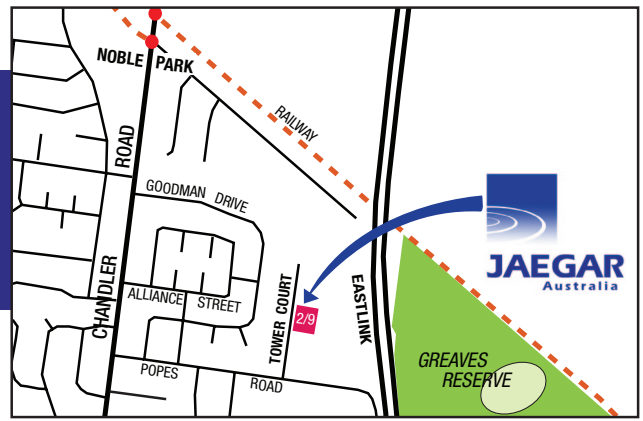

Restaurant & Cafe Supplies

ORDER FORM:

Business Name: .....

Contact Name: .....

Phone: ..... Fax: .....

Address: .....

City: ..... State: ..... Postcode: .....

Dishwashing:	Spotless - Machine dishwashing liquid - KD-102-25Lt	Quantity:.....@ $.....
	Sparkle - Machine dishwashing Powder - KD-101-10kg	Quantity:.....@ $.....
	Rinse Aid - Quick drying rinse aid - KD-105-25Lt	Quantity:.....@ $.....
	Premium - Hand dishwashing liquid - KD-100-25Lt	Quantity:.....@ $.....
Glass Washing:	Lissaglass - Machine glass washes - BG-100-25lLt	Quantity:.....@ $.....
Cleaning & Sanitising:	Oasis - Detergent/Sanitiser quick drying - CS-101A-25Lt	Quantity:.....@ $.....
Floor Cleaning:	Flor-Det - Chlorine base detergent/sanitiser for floor cleaning -25Lt	Quantity:.....@ $.....
Canopy & Filter Cleaner:	Degreaser 206 - Non-Caustic water based cleaner - GP-206 - 25Lt	Quantity:.....@ $.....
Hot Plates & Grill Cleaner:	Grilltec - Heavy duty grill plate & Oven Cleaner - KD-103 - 25Lt	Quantity:.....@ $.....
Spray & Wipe:	Windet - Combination spray/wipe & window - KD-107 - 4x5Lt	Quantity:.....@ $.....
Hand Cleaning:	Medi-Wash - Anti-bacterial hand cleaner - GP-208 - 4x5Lt	Quantity:.....@ $.....
	Epi-San - Ethanol based gel hand sanitiser - 12 x 1L	Quantity:.....@ $.....
	Pearl - Aqis approved bulk Med. duty hand cleaner - GP-207 - 25L	Quantity:.....@ $.....
Laundry Detergents:	Eco-Brite - Heavy duty laundry powder - LD-110 - 10kg	Quantity:.....@ $.....
	Eco-Tuff - Liquid laundry detergent - LD-101 - 25ltr	Quantity:.....@ $.....

CALL FOR PRICING! THEN FAX JAEGAR FOR 20% OFF YOUR FIRST ORDER:

+61 3 9769 0655